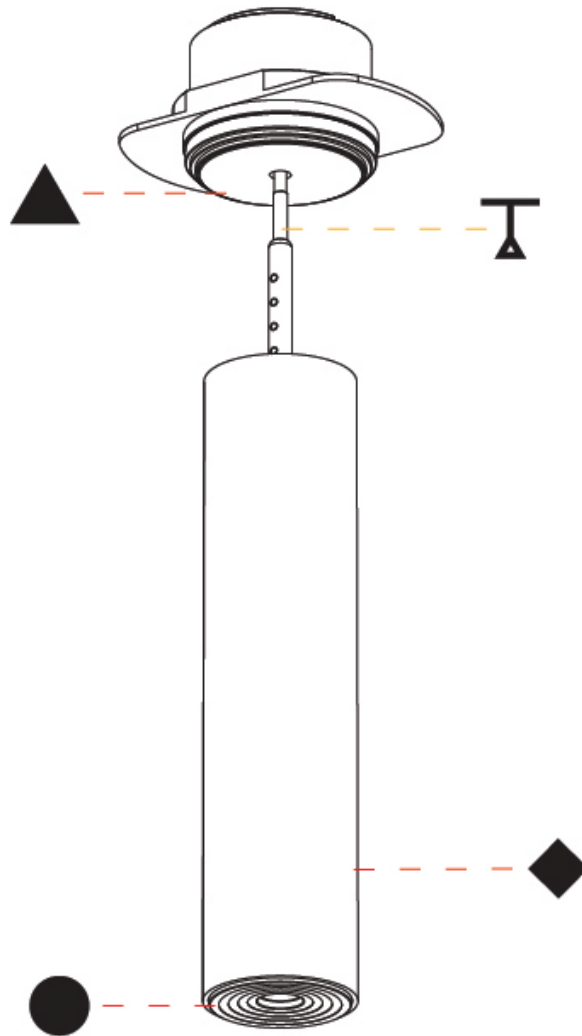

STUDIO COLLECTION 1 SUSPENSION

A300800-

PROJECT
TYPE
SPECIFIER
QUANTITY
DATE

A