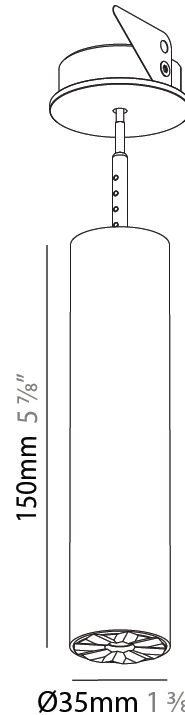

Ø50mm 1 15/16"