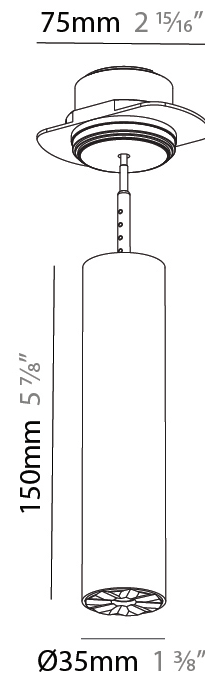

GENERAL

Series: Studio Collection
Subseries: Studio Collection 2
Partner: Prolicht
Division: Architectural
Installation: Suspension
Product Type: Pendant
Mounting Location: Ceiling
Light Distribution: Direct

PHYSICAL

Shape: Cylinder
Diameter (mm): 35
Diameter (in): 1 3/8
Height (mm): 150
Height (in): 5 7/8
Weight (kg): 0.38
Fixture Finish: SSR / BKV / CWI / CRY / HAB / UFT / ITA / RUA / FTG / MYG / LOD / PUS / FRO / FUP / KIA / POP / BLS / SPG / MEY / GOH / CHC / COM / ABZ / JAG / OBR / MOS / ROR
Accent Finish: ALU / PBR
Fixture Material: Extruded Aluminum
Cut-out Measurements: 45mm/1 3/4" Diameter

ELECTRICAL

Lamp Type: LED (Zhaga Standard)
Input Wattage (W): 6
Total Output Wattage (W): 5.4
Dimming: Tri-Mode (Non-Dimming and Phase Dimming (120Vac only) and 0-10V Dimming)
Driver Included: No
Driver Location: Remote
Driver Type: Constant Current - Universal
Driver Class: Class 2
Housing: ENCP3
Input Voltage (V): 120 - 277
Constant Current (MA): 500

LED

Color Temperature (°K): 2700 / 3000 / 3500 / 4000
Max. Delivered Lumen (lm): 310 / 328 / 347 / 356
Nominal Lumen (lm): 460 / 487 / 514 / 528
CRI: >90 CRI
Lamp Life (hrs): 50000

OPTICAL

Beam Angle: 32 / 58

RATINGS AND CERTIFICATIONS

Certified By: CSA Certified to UL and CSA Standards
IP rating: IP40

PROJECT
TYPE
SPECIFIER
QUANTITY
DATE